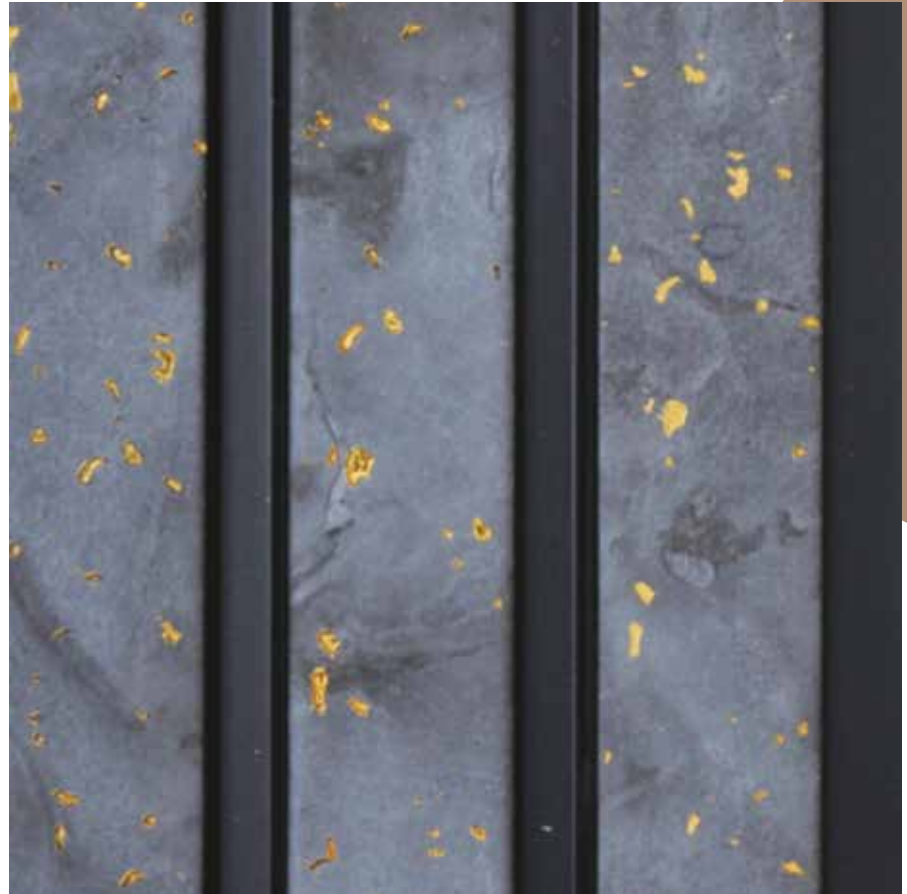

ZENITH

WALL PANELS

bravia®

L U X U R I O U S P L A N K S

2440mm (L) x 120mm (W) x 12mm

8046